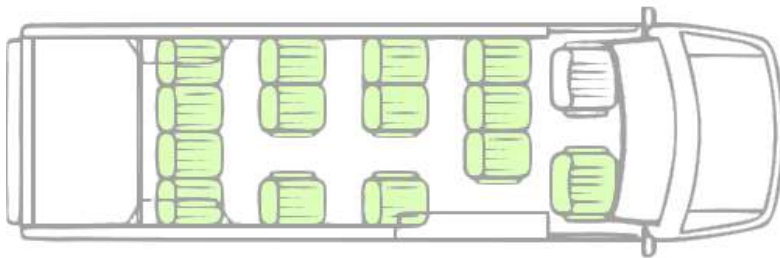

Transit Van

14-Passengers

- LARGE TINTED VIEWING WINDOWS
- PREMIUM AUDIO AM/FM/CD STEREO
 - DOOR FEATURE
 - HEADROOM FEATURE

- 14-PASSENGER CAPACITY WITH FULL REAR LUGGAGE CARGO BARRIER
- INDIVIDUAL SEATS WITH ADJUSTABLE HEAD RESTS
- HIGH-BACK RECLINING SEATBACKS WITH RETRACTABLE SEAT BELTS