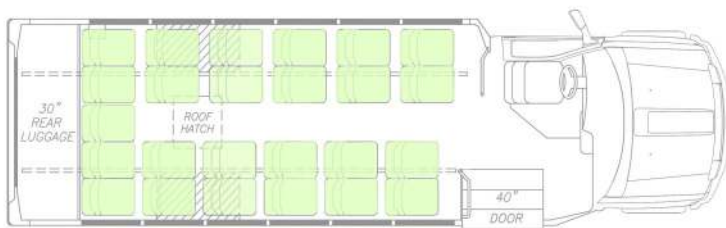

## 25-Passenger

- SCENIC FRONT VIEWING WINDOW
- HIGH PROFILE COACH WINDOWS
- PREMIUM AUDIO AM/FM/CD STEREO
  - INDIVIDUAL BUCKET SEATS
- 2X2 SEATING & CENTER AISLE FOR EASY LOADING

- WALK-IN PASSENGER BOARDING
- PRO-AIR AIR CONDITIONING SYSTEM
- HIGH-BACK RECLINING SEATS WITH RETRACTABLE SEAT BELTS
- OPTIONAL REAR LUGGAGE STORAGE AREA